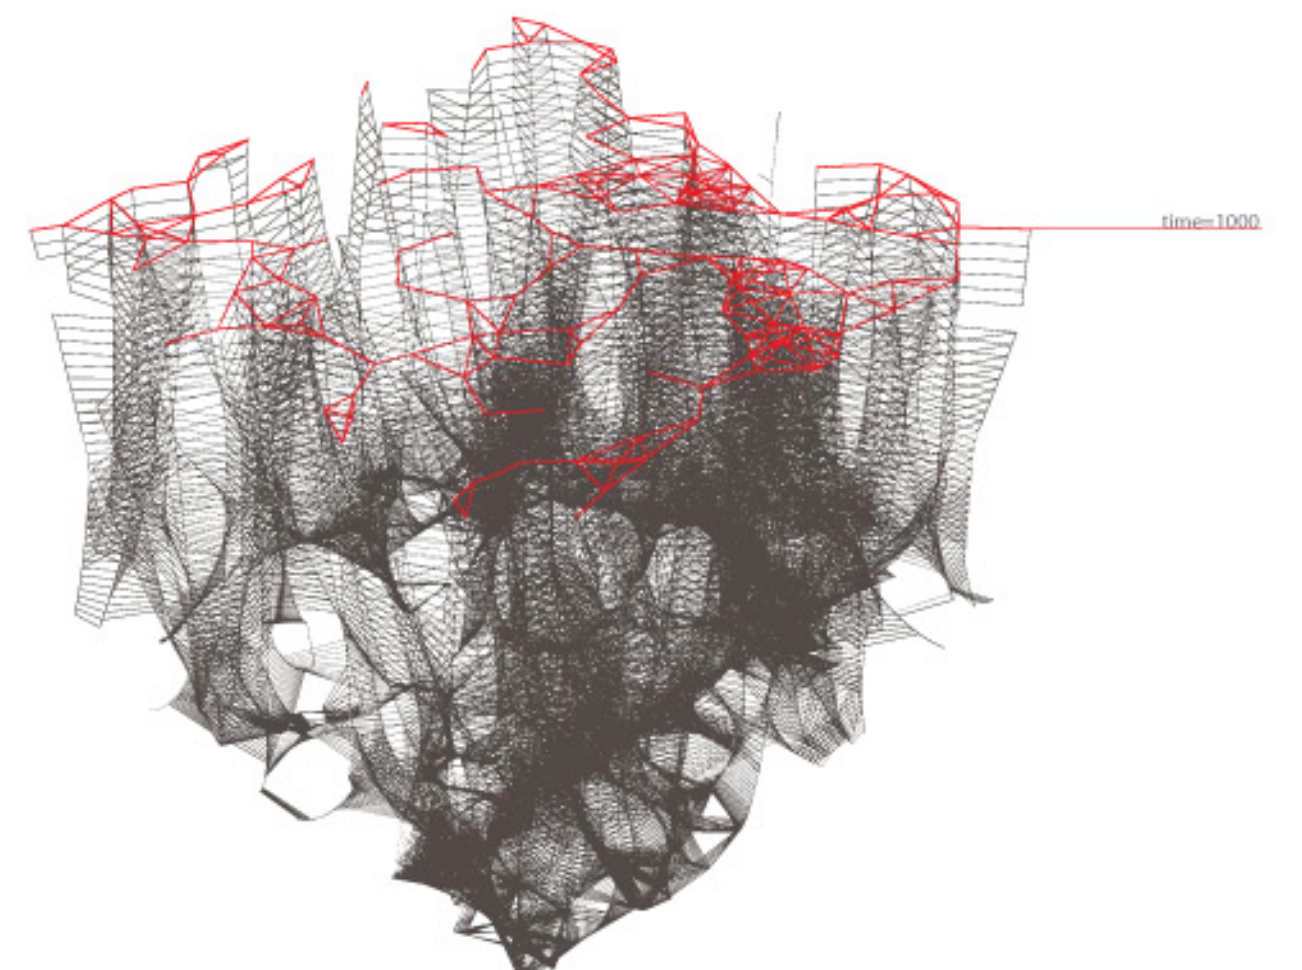

time=250

time=500

time=750

time=1000

Minimum distance to create horizontal connections

Horizontal connections at 1000 duration