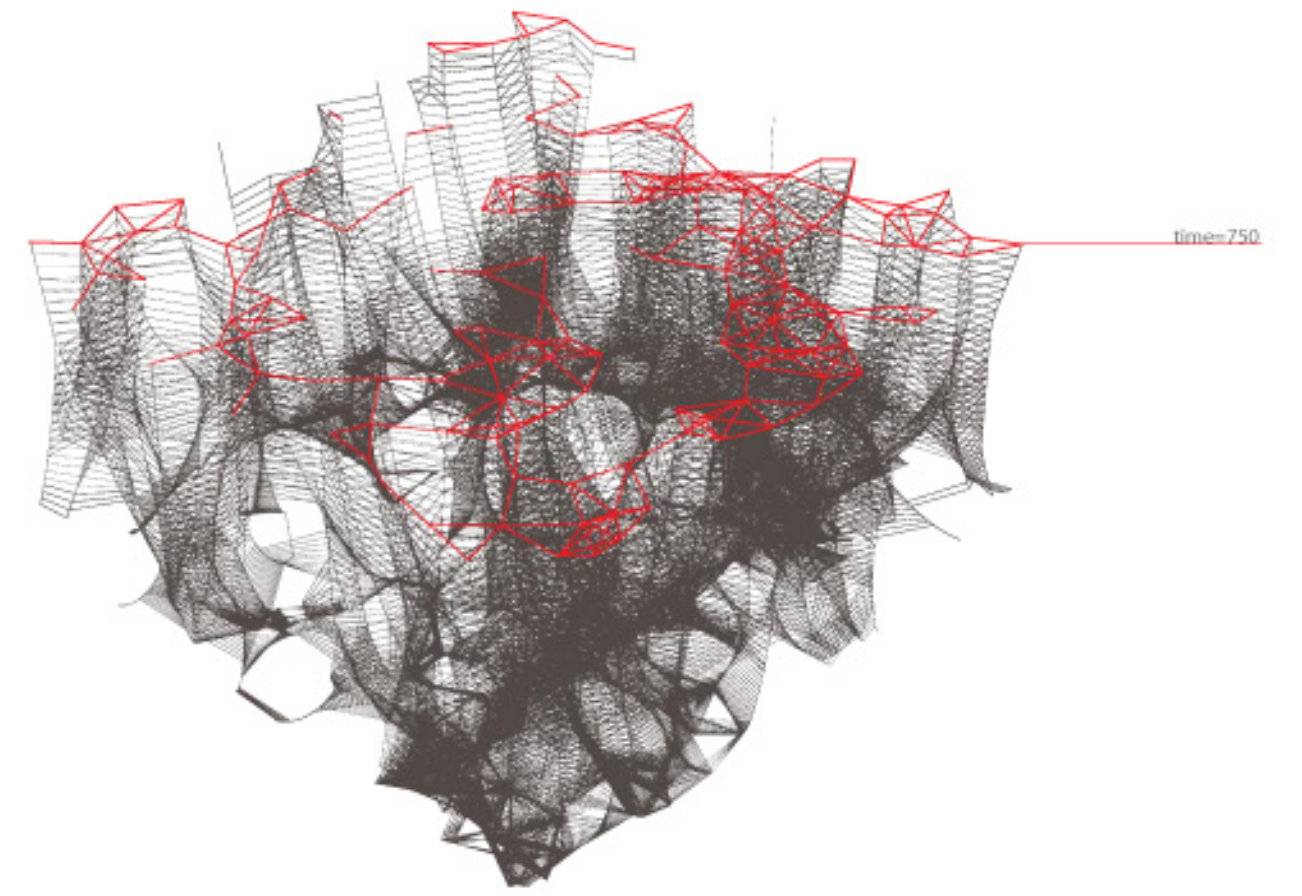

time=250

time=500

time=750

time=1000

Minimum distance to create horizontal connections

Horizontal connections at 1000 duration