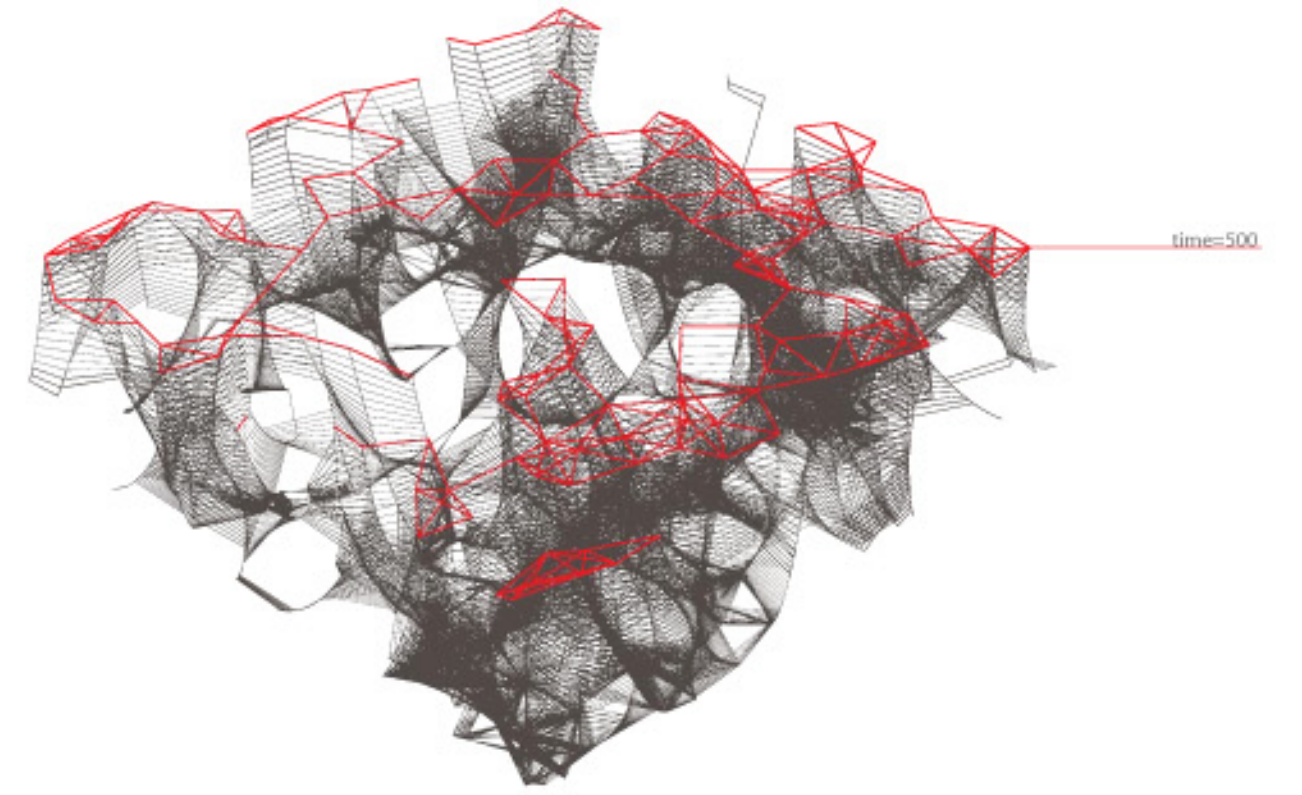

time=250

time=500

time=750

time=1000

Minimum distance to create horizontal connections

Horizontal connections at 1000 duration